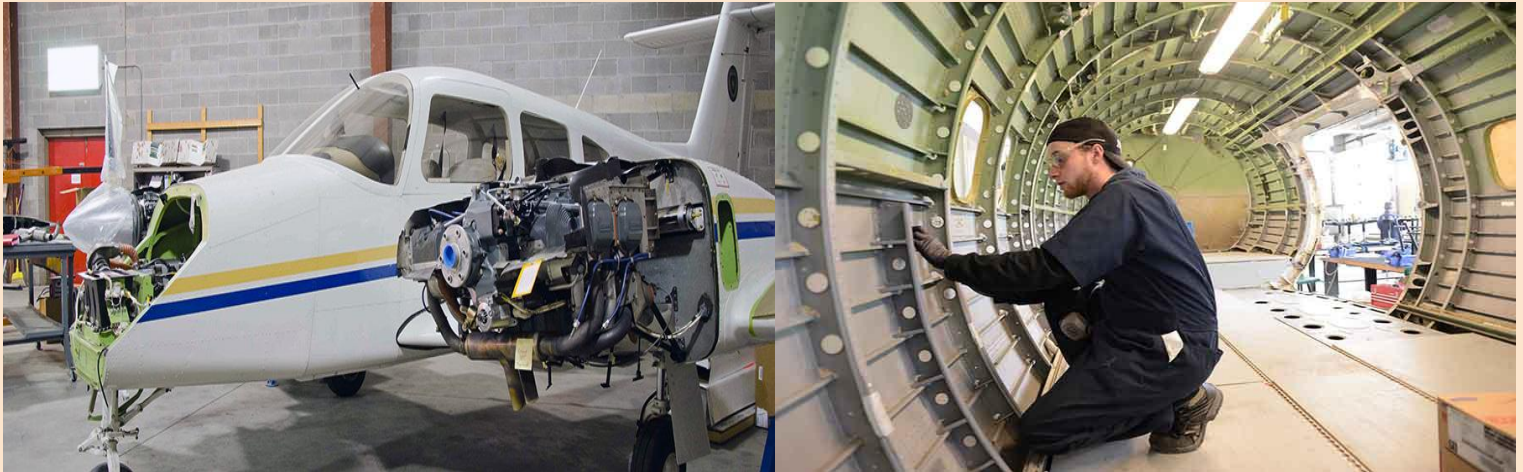

Google Glass for Aircraft Repair

What if you could instantly get a bird's eye view of a crowd? What if you were 1000 meters away, but could see all the parts like they were right in front of you? What if you knew exactly what everyone was looking at?

CrowdOptic's patented technology allows you to see the same thing that any smart glass wearer or fixed camera can see. The results are better vantage points at crowded events, knowledge of what people are looking at, and enhanced decisions based on crowd focus.

Features

Real Time live HD streaming and audio from wearable devices

Inherit any networked camera's view

See concentrations of focus and know what is of interest

Applications

Technicians using glass to show issues that are occurring and seek advice on how to resolve them

Video stream to technicians in various places to get more opinions on how to solve issues

Inherit view of any fixed camera for crowd control and management

Triangulate technician views to make decisions for support